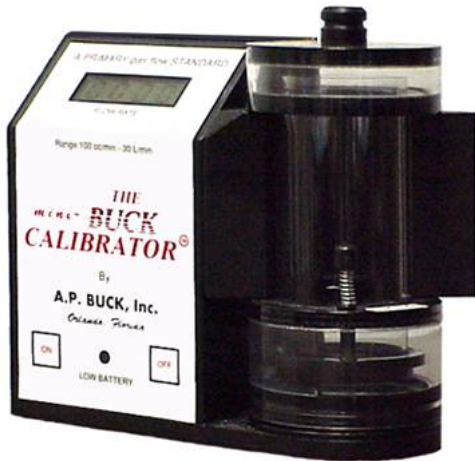

The Primary Flow *mini-BUCK Calibrator™* model M-30B is an industry first for day-to-day flow verification and calibration of your microbial air sampling pumps which require 1/2" hoses to minimize backpressure. The M30B, a modified version of our standard M-30 *mini-BUCK Calibrator™* (see Techbrief 41 for details), will only measure vacuum flow; no positive pressure can be measured with this model. The rugged design provides fast, one-handed operation with an easy-to-read LED display visible even in sunlight. The *mini-BUCK Calibrator™* model M-30B automatically displays averaged readings of volumetric flow and is NIST traceable with a display accuracy of $\pm 0.5\%$

**The first electronic gas flow standard,
NIST traceable with accuracy of $\pm 0.5\%$**

- Compact, Lightweight, Easy to Use
- Instant readout of volumetric flow rate for either vacuum
- One button control for fast, easy one-hand operation
- Works at any altitude without correction, resistant to temperature changes
- Microprocessor controlled for fast, accurate, repeatable measurements
- Rechargeable, replaceable battery pack with 8-hour continuous use rating
- Suitable for verifying rotameters, setting instrument panels, laboratory gas flow calibrations, anywhere a reliable, accurate measure of flow is required
- *Certificate of Calibration* shipped with each unit

SPECIFICATIONS

Model / Flow Range:	0.1-30 LPM
Accuracy:	$\pm 0.5\%$ of any display reading
Rechargeable NiCad Batteries:	4.8V Ni-Cad battery pack
Operating Temperature Limits:	32° to 104° F (0° to 40°C)
Dimensions:	5.5L x 6W x 2.5D inches (14L x 15.3W x 6.4D cm)
Warranty:	One year parts and labor